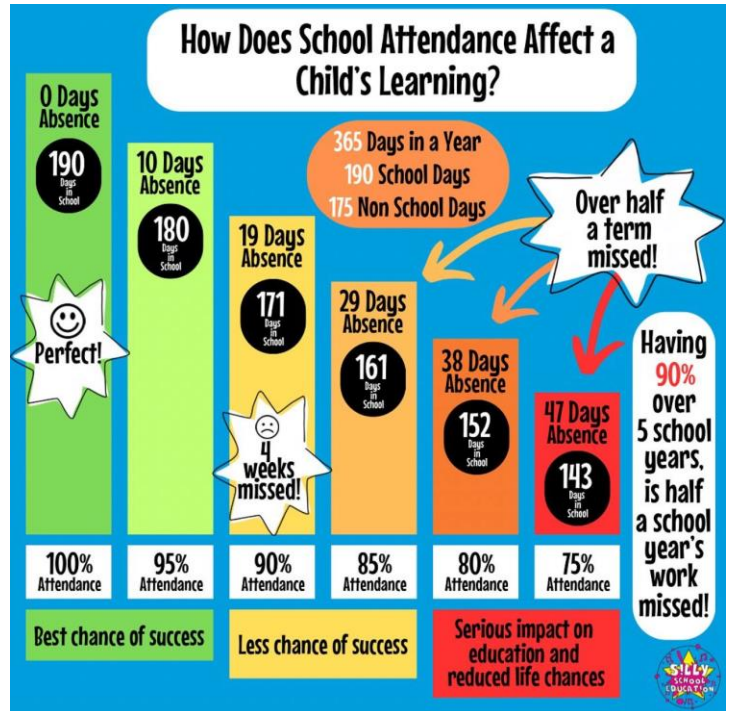

Tag Rugby

Hugely enjoyable Tag Rugby event Thursday for our upper KS2 children. Great skills on show and wonderful team work by all children competing.

Attendance

We continue to work with our EWO, who visits school every month to monitor the attendance of our pupils in school. Can we remind parents that holidays are not authorised in term time so please bear this in mind when booking holidays.

Dates for your diary

- 23/10 Halloween dress up day - £1 donation
- 23/10 Halloween Movie Night for Year 1-6 only.
- 24/10 Nursery walk to the library
- 27/10 School closes for October half term
- 06/11 School opens
- 08/11 Inset day (school closed to pupils)
- 09/11 Outwood Together Sportability Event - Rothwell Centre
- 13/11 Nursery/Reception parents and carers look around day 3pm
- 16/11 Outwood Together Indoor Boys Athletics
- 17/11 Diamond Dash assembly – pupils only
- 20/11 Individual meet the teacher – Onsite. More details to follow
- 22/11 Individual meet the teacher – Virtual. More details to follow
- 23/11 KS2 Outwood Together Girls Indoor Athletics Event
- 23/11 Individual meet the teacher – Onsite. More details to follow
- 24/11 Individual meet the teacher – Virtual. More details to follow